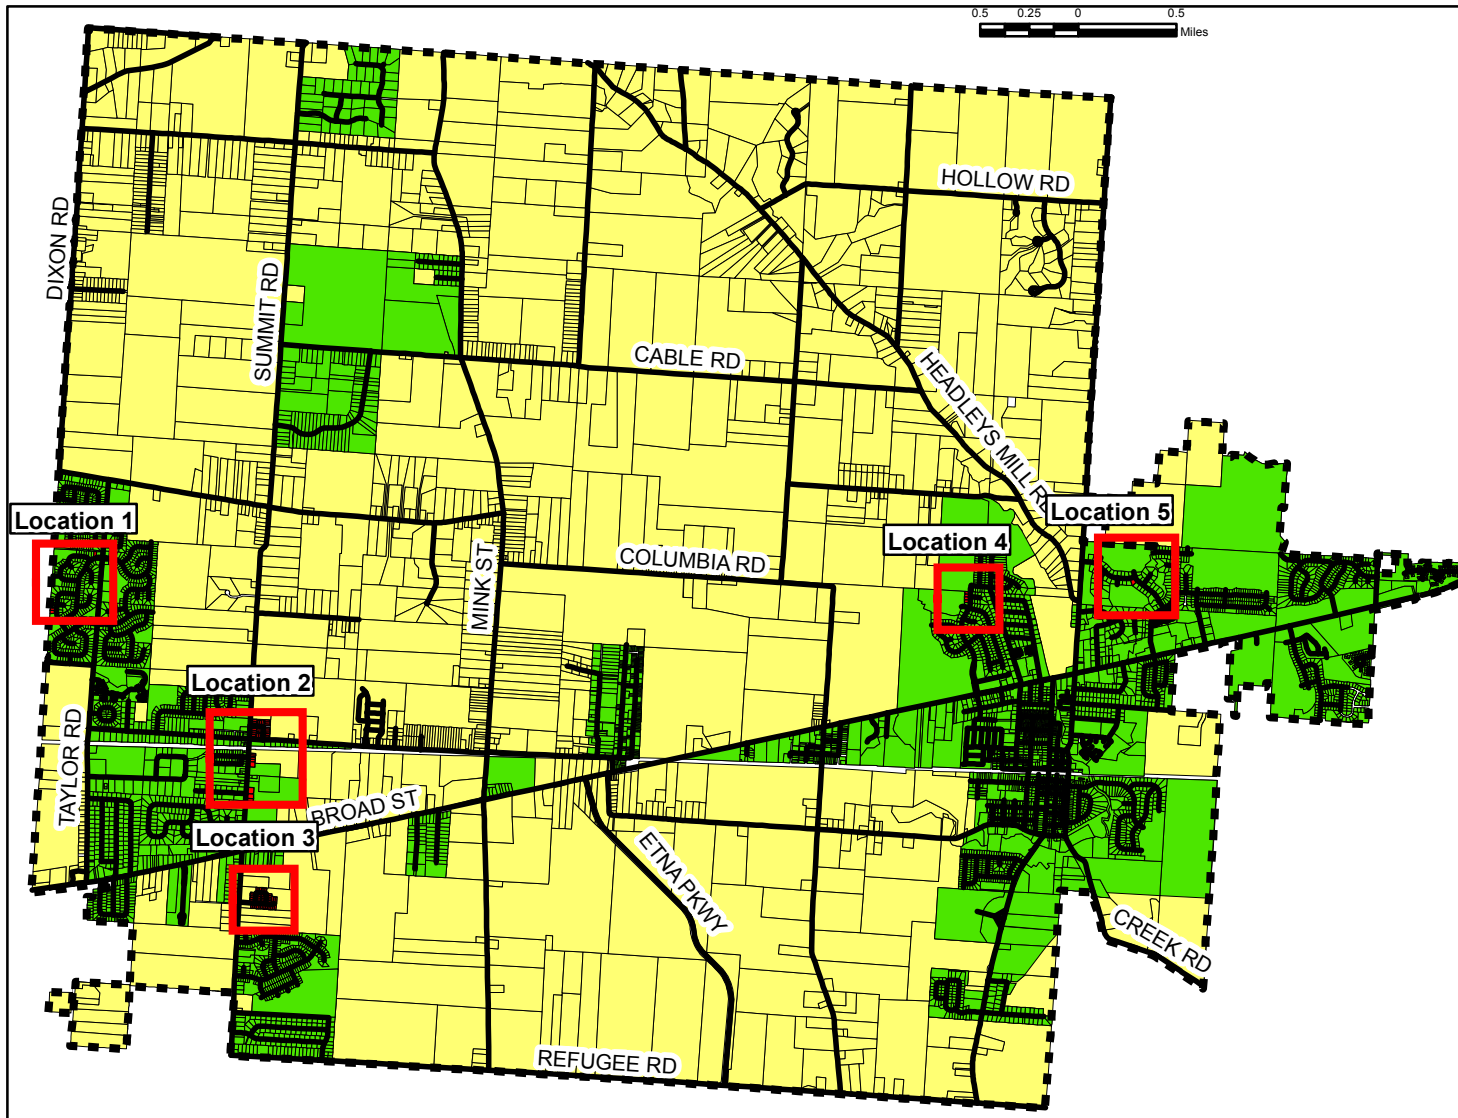

0.5 0.25 0 0.5
Miles

City of Pataskala Discharge and Non-Discharge Locations 2017

Legend

- Additions to Non-Discharge
- Non-Discharge Areas
- Discharge Allowed Areas

Ordinance #2017-4292

Location 1

Location 2

Location 3

Location 4

Location 5